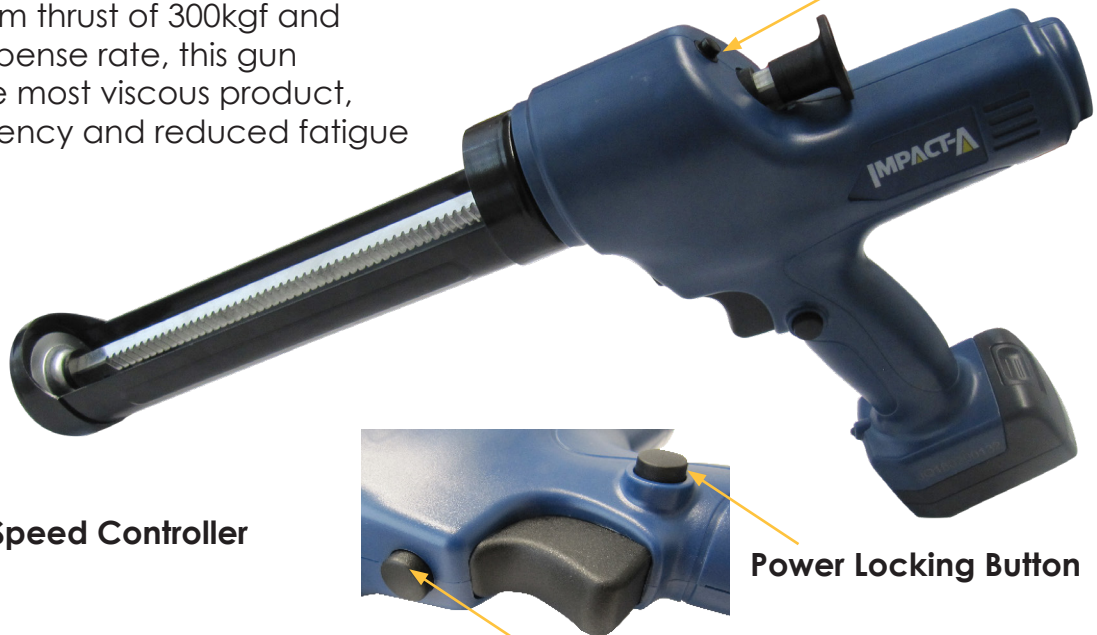

CORDLESS MIDDLE -FLOW 310ML CARTRIDGE GUN KIT

The Impact-A Cordless Cartridge Gun is used mainly for indoor applications, domestically or commercially.

Great tool to fill gaps or provide sealing for many applications where constant flow over a long period is required.

With a maximum thrust of 300kgf and 1.8 - 6mm/s dispense rate, this gun can handle the most viscous product, providing efficiency and reduced fatigue for the user.

Trade quality cartridge holder suits 310ml cartridges.

Has a dial speed controller to set desired speed and a locking button for continuous flow, allowing for a precise and clean result every time.

Dial Speed Controller

LED On/Off Button

Power Locking Button

Plunger Release Button

Key Features

- Dispense Rate – 1.8 - 6mm/s
- Push Force 300kgf max
- Dial Speed Control to set desired speed
- Plunger release button for ease of removing cartridge
- Led light to illuminate working area
- Power locking button to reduce fatigue and generates constant flow
- Automatic retraction of the plunger, creating an anti-drip function